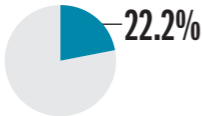

Total number of city-owned properties:

386